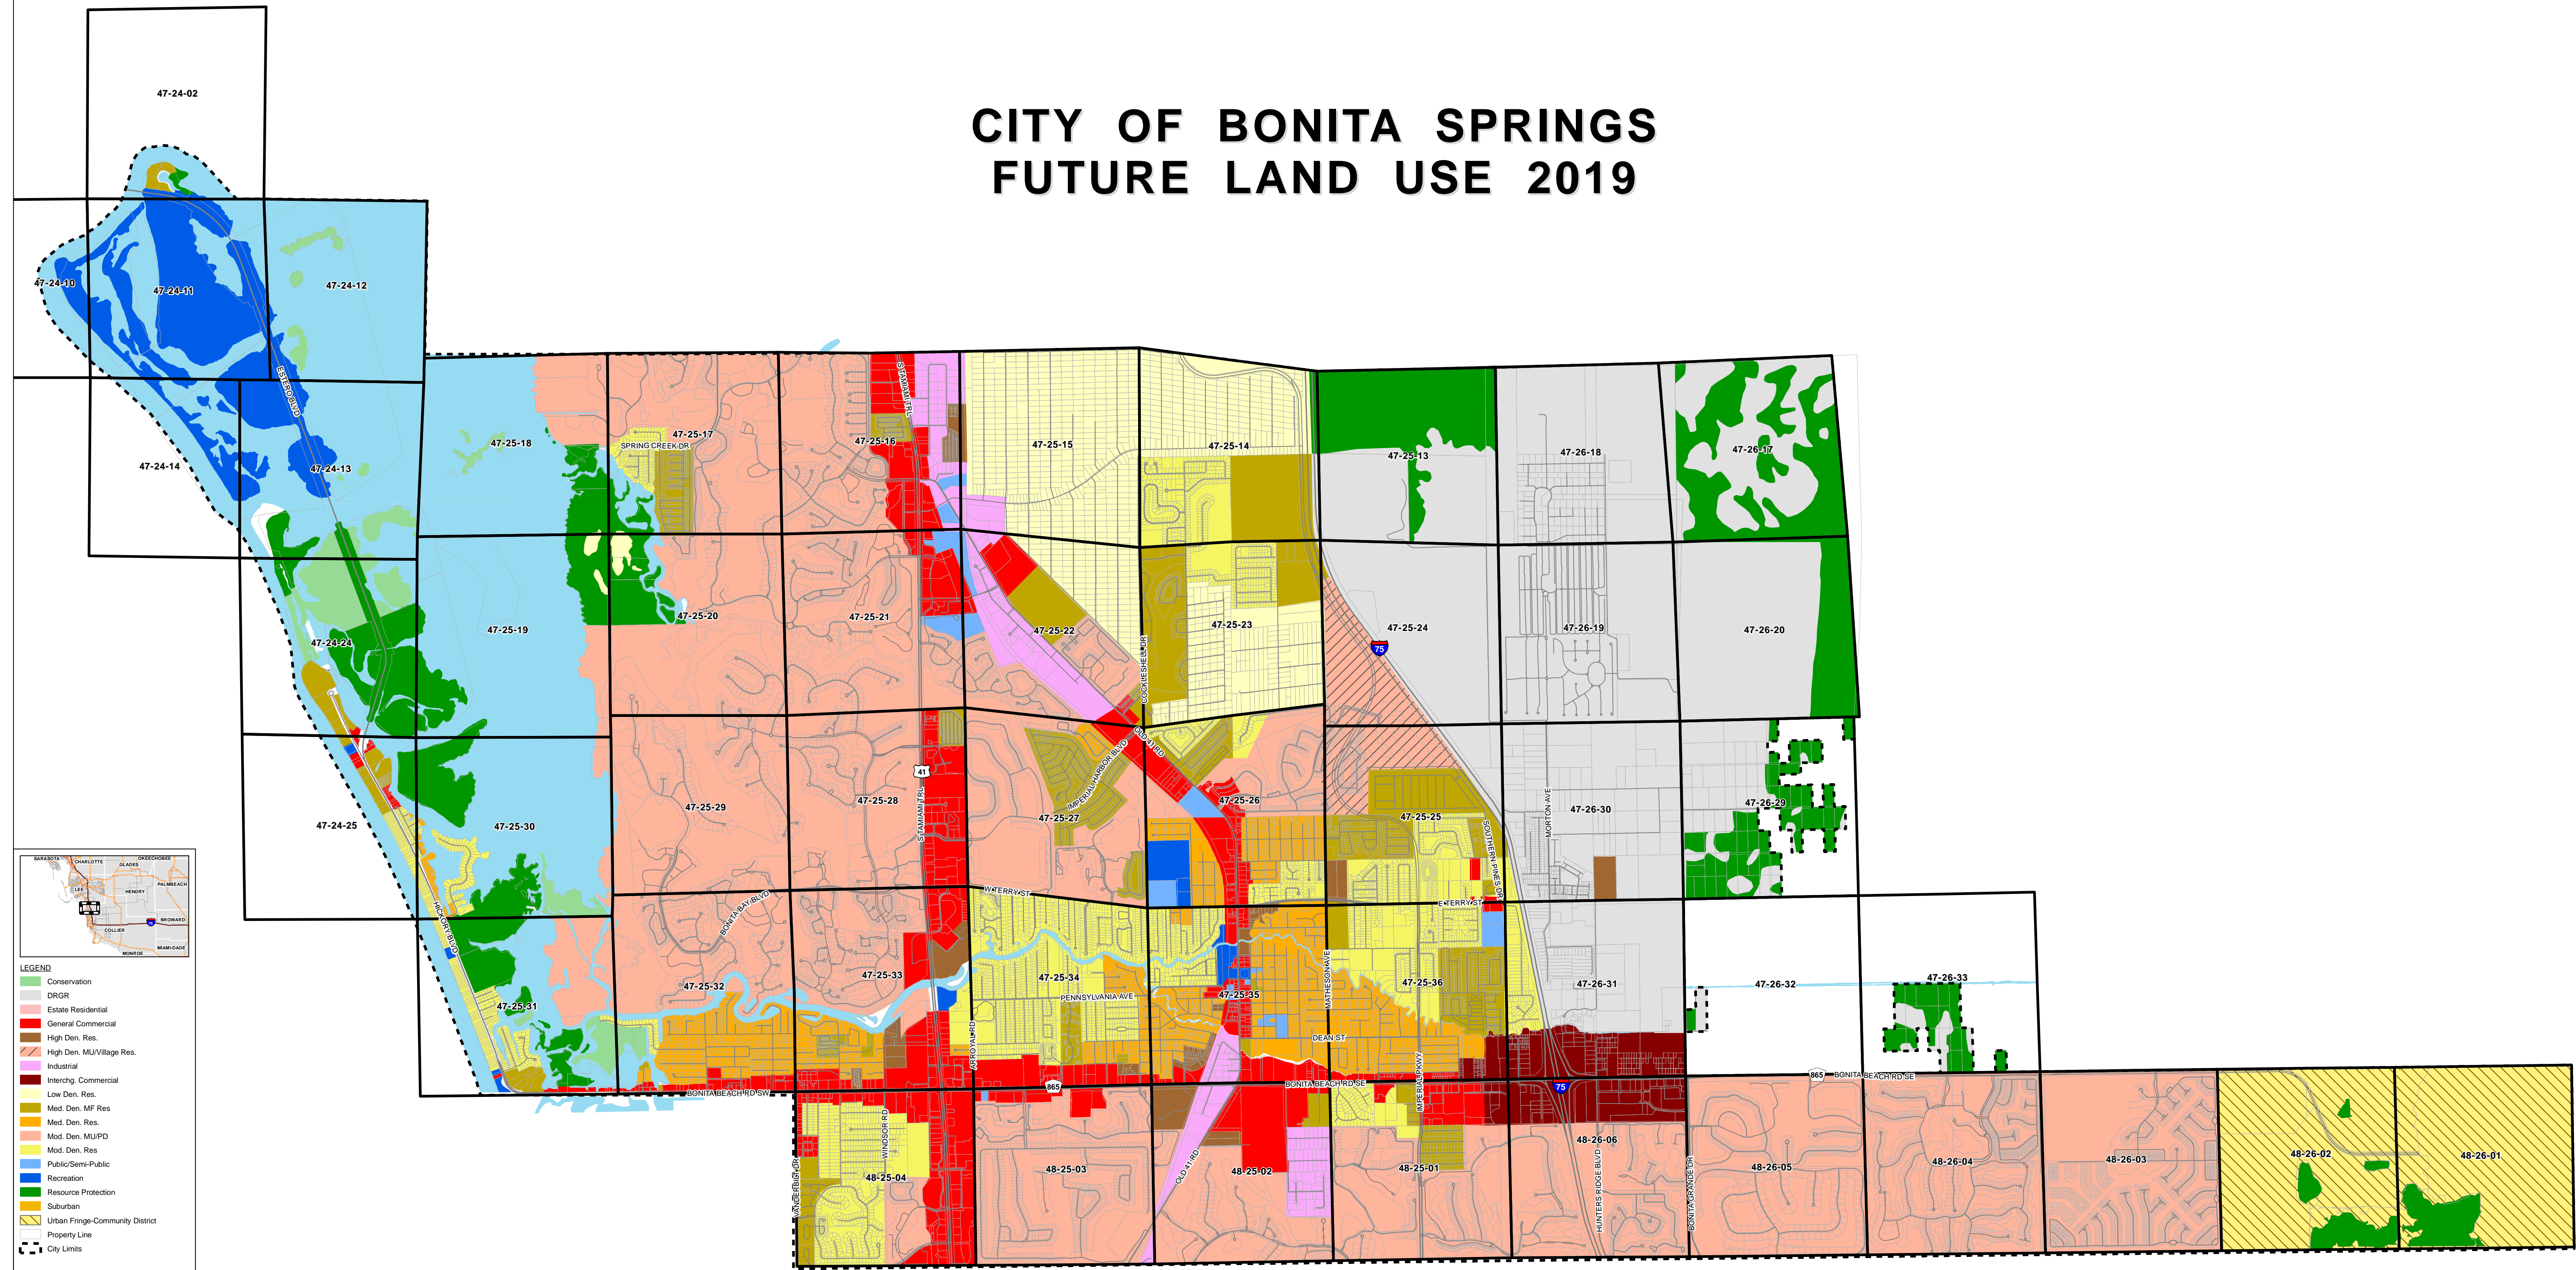

CITY OF BONITA SPRINGS FUTURE LAND USE 2019

1. **LEGEND**
2. Conservation
   - DIRGR
   - Estate Residential
   - General Commercial
   - High Den. Res.
   - High Den. MU/Village Res.
   - Industrial
   - Interch. Commercial
   - Low Den. Res.
   - Med. Den. MF Res.
   - Med. Den. Res.
   - Mod. Den. MU/PO
   - Mod. Den. Res.
   - Public/Semi-Public
   - Recreation
   - Resource Protection
   - Suburban
   - Urban Fringe-Community District
   - Property Line
   - City Limits